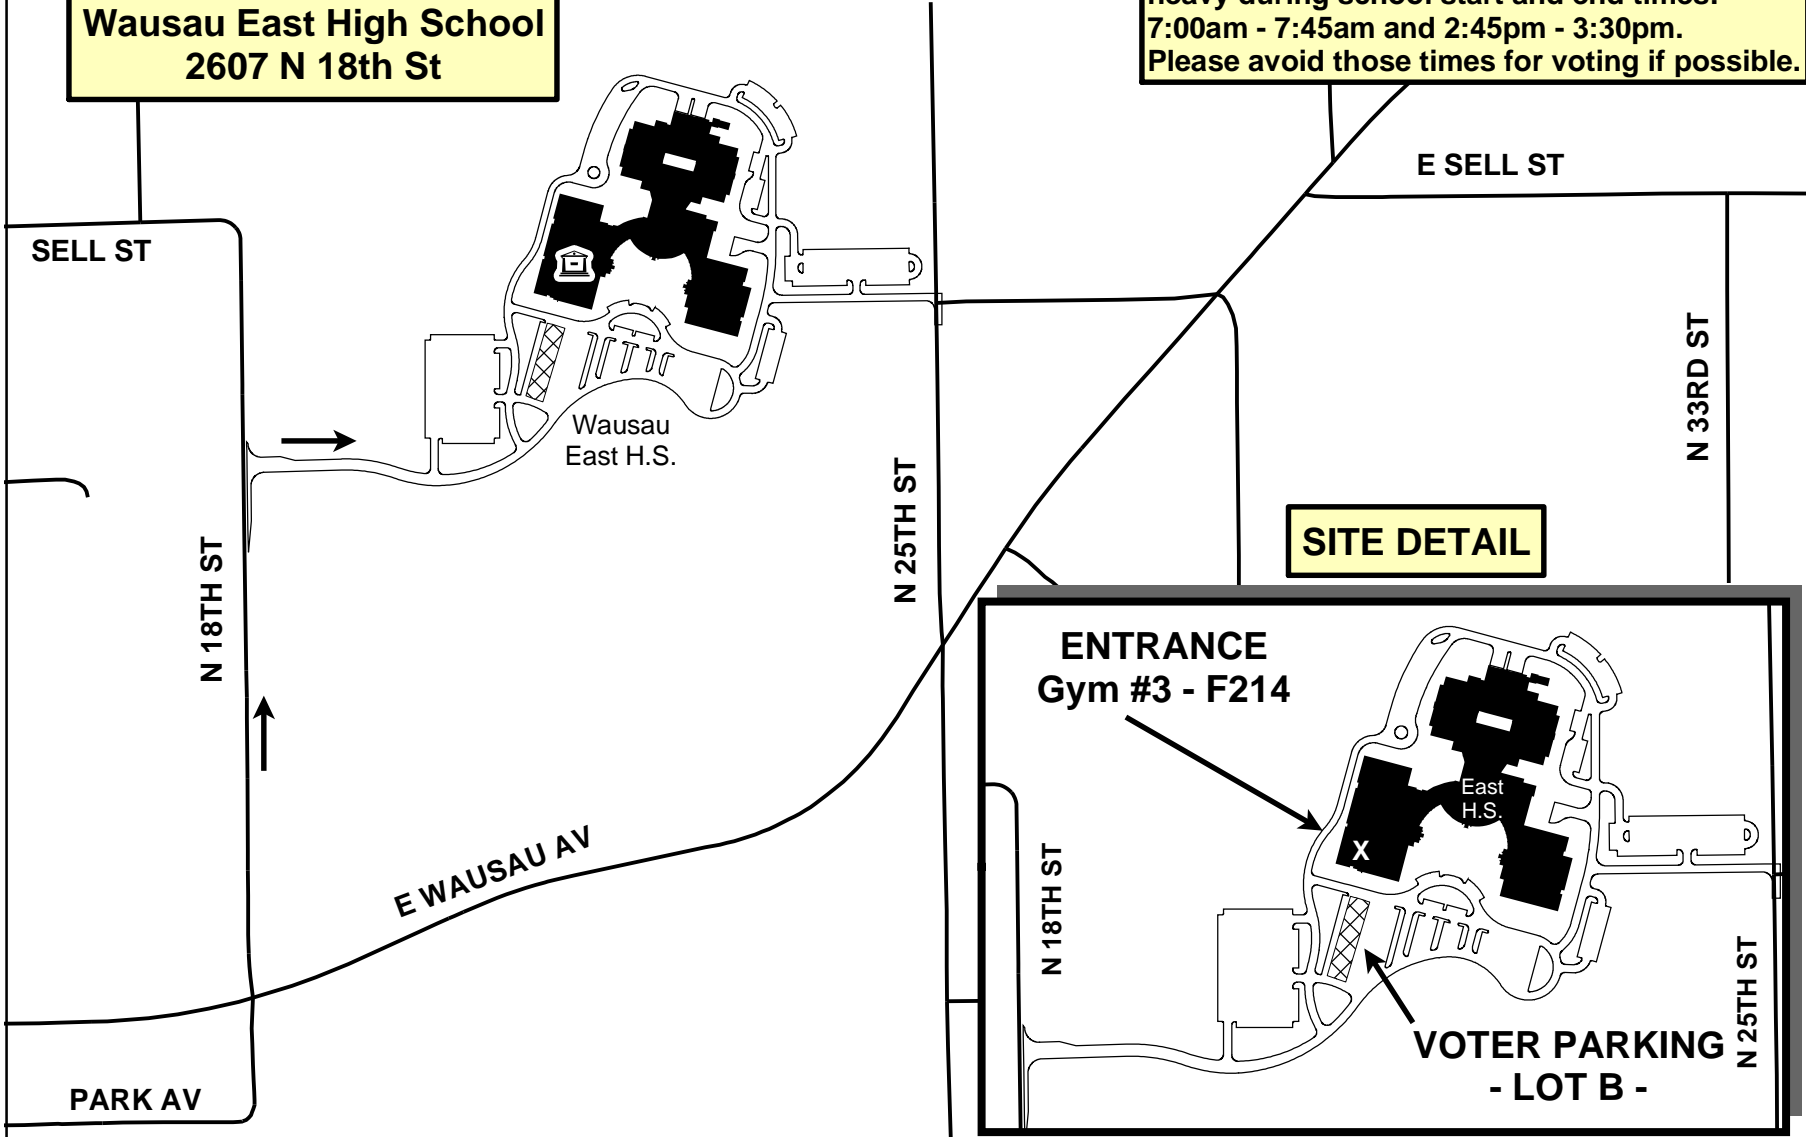

NOTE: Traffic at East High School is heavy during school start and end times: 7:00am - 7:45am and 2:45pm - 3:30pm. Please avoid those times for voting if possible.

**District 5 & 6
Wausau East High School
2607 N 18th St**

SITE DETAIL

**ENTRANCE
Gym #3 - F214**

East H.S.

**VOTER PARKING
- LOT B -**